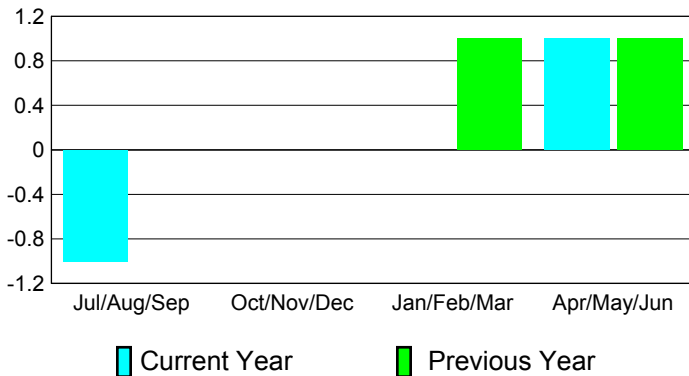

2010-2011 GMT Reports for District (or Undistricted) **District 33 K**

GMT: **ED J LECIUS**

Location: **MASSACHUSETTS**

GMT CA: **1**

CLUBS

Club Results
2010-2011

Clubs
2009-2010

Month	New Club Goal	Actual New Clubs	Actual Dropped Clubs	Gain/Loss of Clubs	Gain/Loss of Clubs
Jul/Aug/Sep	0	0	-1	-1	0
Oct/Nov/Dec	1	0	0	0	0
Jan/Feb/Mar	1	0	0	0	1
Apr/May/June	0	1	0	1	1
Totals	2	1	-1	0	2

Club Results 2010-2011

Goal, New, Dropped, Gain/Loss

Comparison of Club Gain/Loss

Current Year Compared to the Previous Year

YTD Status Quo Clubs 2010-2011

Status Quo Clubs Compared to Status Quo Members

MEMBERSHIP