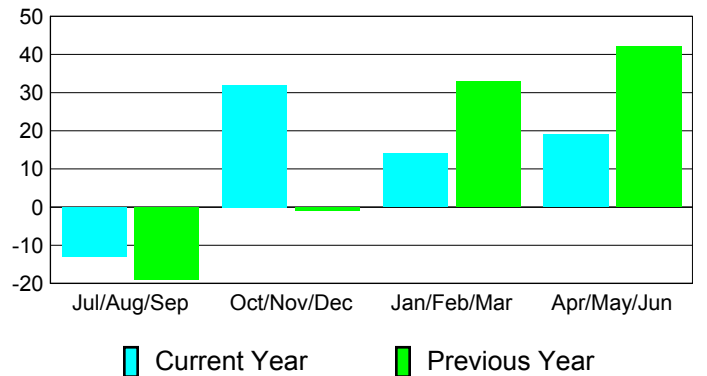

Membership Results
2010-2011

Membership
2009-2010

Month	Net Memb Goal	Actual New Memb	Actual Dropped Memb	Gain/Loss of Memb	Gain/Loss of Memb
Jul/Aug/Sep	3	44	-57	-13	-19
Oct/Nov/Dec	6	74	-42	32	-1
Jan/Feb/Mar	19	50	-36	14	33
Apr/May/June	2	68	-49	19	42
Totals	30	236	-184	52	55

Membership Results 2010-2011

Goal, New, Dropped, Gain/Loss

Comparison of Membership Gain/Loss

Current Year Compared to the Previous Year

Gender Comparison 2010-2011

Jul/Aug/Sep

Oct/Nov/Dec

Jan/Feb/Mar

Apr/May/June

Male

Female