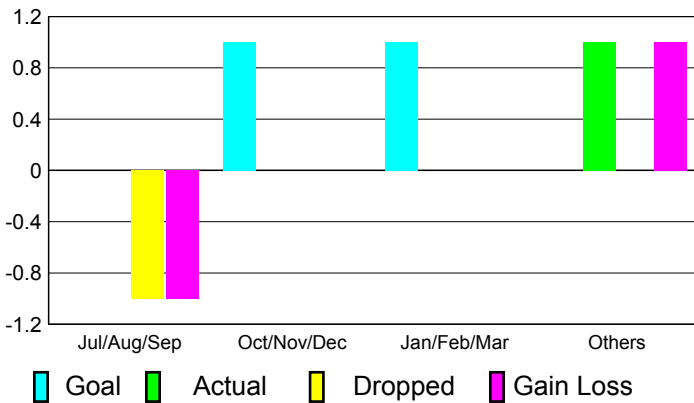

2010-2011 GMT Reports for District (or Undistricted) **District 33 K**

GMT: **ED J LECIUS**

Location: **MASSACHUSETTS**

GMT CA: **1**

CLUBS

Club Results
2010-2011

Clubs
2009-2010

Month	New Club Goal	Actual New Clubs	Actual Dropped Clubs	Gain/Loss of Clubs	Gain/Loss of Clubs
Jul/Aug/Sep	0	0	-1	-1	0
Oct/Nov/Dec	1	0	0	0	0
Jan/Feb/Mar	1	0	0	0	1
Apr/May/June	0	1	0	1	1
Totals	2	1	-1	0	2

Club Results 2010-2011

Goal, New, Dropped, Gain/Loss

Comparison of Club Gain/Loss

Current Year Compared to the Previous Year

YTD Status Quo Clubs 2010-2011

Status Quo Clubs Compared to Status Quo Members

MEMBERSHIP