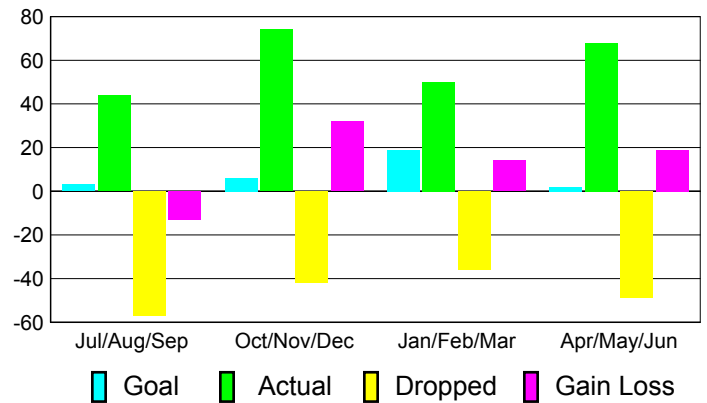

Membership Results 2010-2011

Goal, New, Dropped, Gain/Loss

Comparison of Membership Gain/Loss

Current Year Compared to the Previous Year